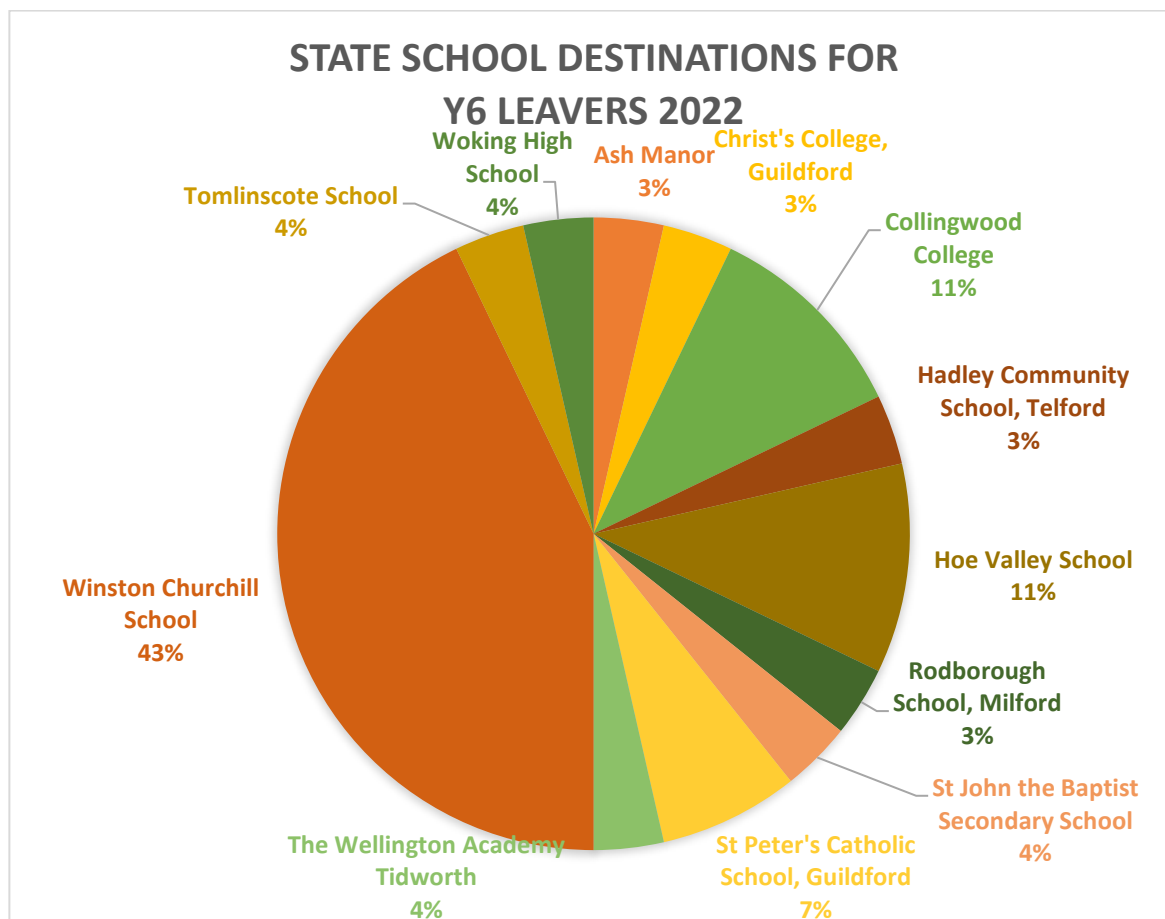

Year 6 Leavers' Destinations 2023

There were 49 children that left Pirbright in Year 6	
16 children went to an independent school	33 children went to a state school
33%	67%

Independent School Destinations for Y6 Leavers 2023

Name of School	Number of Children
Gordon's School	5
Salesians, Farnborough	3
King Edward's, Witley	1
Braeburn Prep School, Kenya	1
Holme Grange Independent School	1
Parkside Independent School, Cobham	1
Royal Hospital School, Suffolk	1
Royal School, Haslemere	1
Farnborough Hill	1
St Dominic's, Hambledon	1