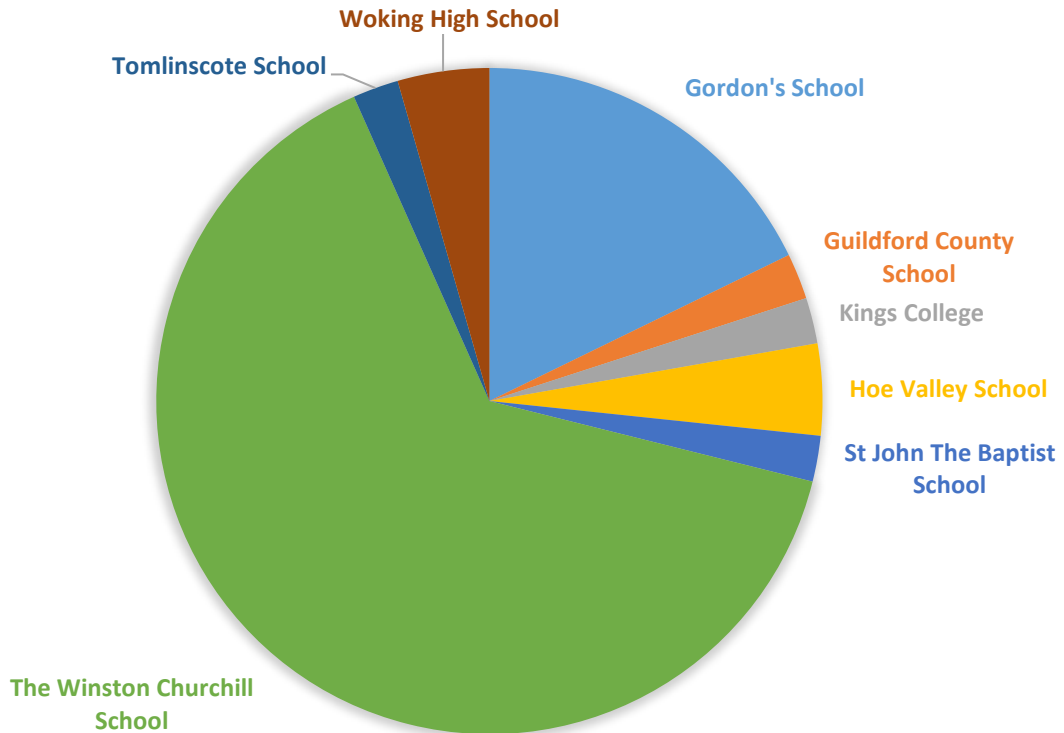

Year 6 Leavers' Destinations 2025

| | |
|--|------------------------------------|
| There were 51 children that left Pirbright in Year 6 | |
| 14 children went to an independent school | 37 children went to a state school |
| 28% | 72% |

STATE SCHOOL DESTINATIONS FOR Y6 LEAVERS 2025

Independent School Destinations for Y6 Leavers 2025

| Name of School | Number of Children |
|--------------------------|--------------------|
| Gordon's School | 8 |
| Hoe Bridge School | 1 |
| Kings College | 1 |
| LVS | 1 |
| RGS Royal Grammar School | 1 |
| St Catherine's School | 2 |